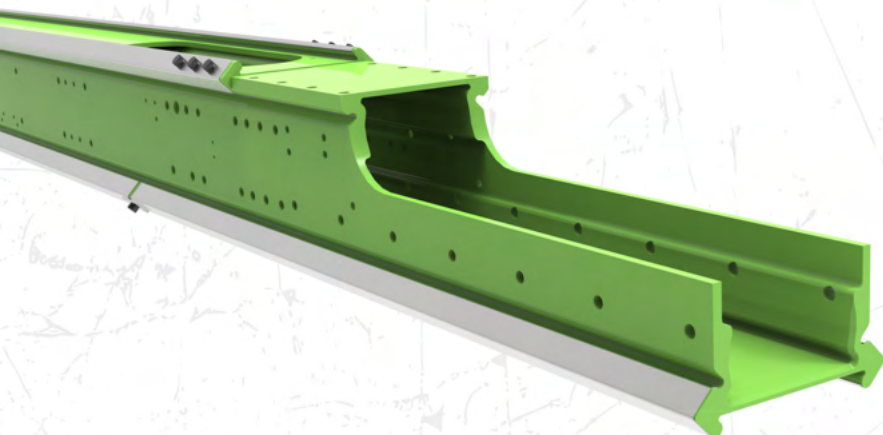

DESCRIPTION	PART NUMBERS
FEED RAIL CLIP ON XLF 3925MM	3222325117
FEED RAIL CLIP ON 3125MM	3222323416
FEED RAIL CLIP ON 6818MM	3222326752
FEED RAIL CLIP ON L&R 1595MM	3222326589
FEED RAIL CLIP ON LEFT 3125MM	3222343058
FEED RAIL CLIP ON RIGHT 3125MM	3222343061
FEED RAIL CLIP ON LEFT 6818MM	3222321479
FEED RAIL CLIP ON RIGHT 6818MM	3222321480
FEED RAIL CLIP ON	3222343059
FEED RAIL CLIP ON 5598MM	3222326754
FEED RAIL CLIP ON	3222331924
FEED RAIL CLIP ON 2043MM	3222343062
FEED RAIL CLIP ON LEFT	3222353104
FEED RAIL CLIP ON RIGHT	3222353105
FEED RAIL CLIP ON	3222321481
FEED RAIL CLIP ON	3222321482
FEED RAIL CLIP ON TOP 6955MM	3128045815
FEED RAIL CLIP ON BOTTOM	3222364973
TRAVELLING CLIP ON KIT	D65-MA1000RH
FEED RAIL CLIP ON KIT	D65-MA1000
FEED RAIL CLIP ON 12M	D65-MA100
FEED RAIL CLIP ON 10M	D65-MA101