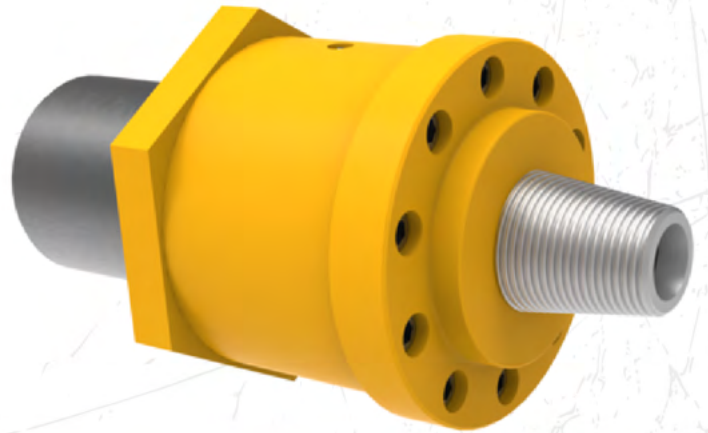

D65 SMARTROC PARTS CATALOGUE

ENERFLOW

**ROC L8 MK2/D65
BREAKOUT TABLE SX**

3222320736SX

FEED MOTOR SX

3222338813SX

ROTATION HEAD SX

4350276306SX

D65 BOOM SX

3222337038SX

**D65 BOOM
ATTACHMENT SX**

3222319996SX

**D65 BOOM KNUCKLE
SX**

3222331597SX

SHOCK SUB

EMS-DT-1200

DESCRIPTION	PART NUMBERS
BREAKOUT HOUSE FRAME SX	3222320735SX
BREAKOUT CYLINDER ROD END	3128300268
BREAK OUT JAW BUTTON	3222328551-B
BREAK OUT JAW SERRATED	3222328551-S
LOWER CENTRALISER HOUSING SX	3222323118SX
CENTRALISER SET SCREW	3222318003
SOLID CENTRALIZER JAW 6"	3222320895
SOLID CENTRALIZER JAW 4 1/2"	3222330090
CAROUSEL COMPLETE SX	3222310350SX
3.5" CAROUSEL SPIDER	3222310362
4" CAROUSEL SPIDER	3222310363
4.5" CAROUSEL SPIDER	3222310364
5" CAROUSEL SPIDER	3222310365
5.5" CAROUSEL SPIDER	3222310366
FUNDAMENT	3222323706
ROD HANDLER ASSEMBLY SX	3222324677SX
GRIPPER PLATES	3222319533
MOUNTING BRACKET FOR 9 SPOOL	3222323379
FEED MOTOR - SPLINED SHAFT	3222342456

DESCRIPTION	PART NUMBERS
FEED CHAIN	3222338846
TOP TIMING CHAIN	3222338847
TIMING PLATE (CHAIN GUIDE)	3222339615
TIMING SPROCKET	3222338956
SPROCKET FEED BOTTOM	3222342457
CHAIN WEAR STRIP SET	D65-MA1003
ROD WIPE	3222322076
ROD CATCH ASSEMBLY	3222329154
RUNNING HOSE SET	D65-MA100HK
DUST BOOT CYLINDER PIN	3128305639
GRIPPER PIVOT PIN	3222064100
GRIPPER CYLINDER PIN	3222311719
BOOM SX	3222320700SX
FEED HOLDER SX	3222320829SX
BOOM KNUCKLE SX	3222331597SX
BOOM ATTACHMENT SX	3222319996SX
BOOM ATTACHMENT VERT PIN	3222308395
BOOM ATTACHMENT THRUST WASHER	3222036016
FEED EXT CYLINDER PIN	3222304202
OSCILATION/BOOM SWING CYL PIN	3222304204
FEED SWING CYL EXPANDER PIN	3222305657
FEED SWING CYLINDER PIN	3222310223
BOOM LIFT CYLINDER PIN ROD END	3222310225
FEED DUMP CYLINDER BARREL PIN	3222310226
BOOM LIFT CYLINDER PIN	3222310227
BOOM TO BOOM HEAD EXPANDER PIN	3222316176
FEED DUMP CYLINDER ROD END PIN	3222323241
BOOM ATT TO BOOM EXPANDER PIN	3222325111