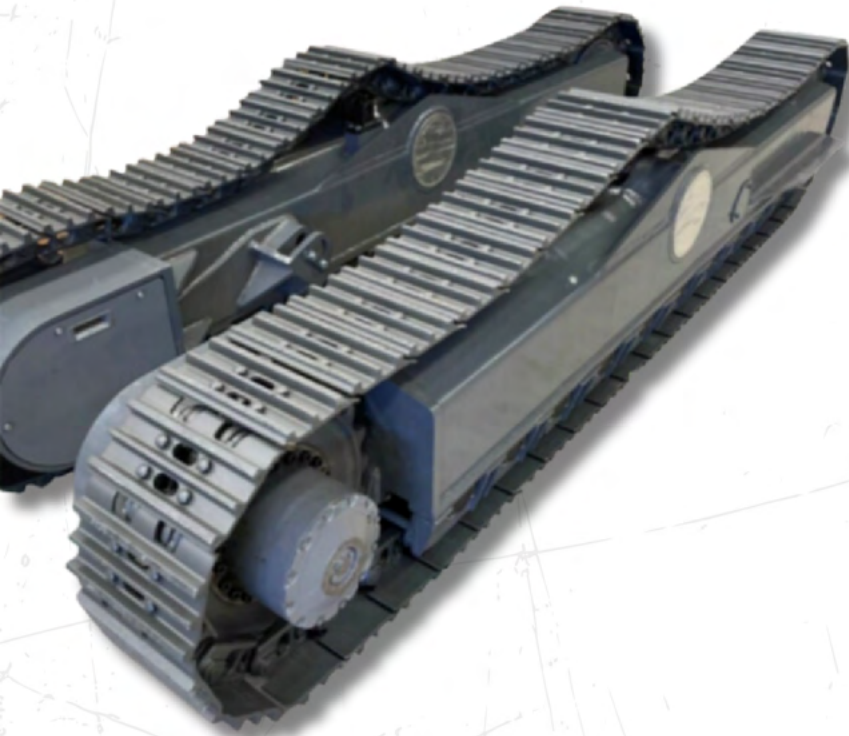

TRACK GROUP COMPLETE SX

LH 3222340806SX

RH 3222340807SX